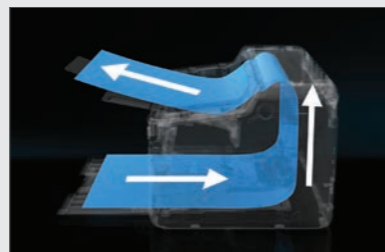

Prevents Paper Jam with Brother's Hassle-free Printing Technology

Before: Short side guide may cause paper skew

After: Longer side guide prevents paper skew

Unique rubber material prevents dust from sticking onto the rollers. Dual roller system improves paper feeding by picking one sheet at a time.

A short paper path enables smooth printing and prevents paper from getting stuck.

Affordable

With low-priced hardware and genuine consumables, the Brother Monochrome Laser Printer and Multi-Function Centre series offers approximately 1,000 prints* without compromising on quality. Unlike most printers, the Brother series features a separate toner cartridge and drum unit. This means you only need to replace one component at a time, giving you significant cost savings. All these features are packed in a light and compact printer, made possible due to Brother's expertise in printing technology.