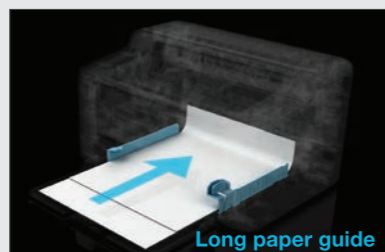

Increase productivity with
20 pages per minute
print speed

Easy to use 2-in-1 ID
Copy function

Increase convenience
with the Automatic
Document Feeder

My outstanding values run in the family.

Reliable

Indulge in a smooth printing experience that prevents paper jam with Brother's Hassle-free Printing Technology. Built for durability and robustness, the new monochrome laser printer and Multi-Function Centre series is designed in Japan to keep on performing.

Prevents Paper Jam with Brother's Hassle-free Printing Technology

Before: Short side guide may cause paper skew

After: Longer side guide prevents paper skew

Unique rubber material prevents dust from sticking onto the rollers. Dual roller system improves paper feeding by picking one sheet at a time.